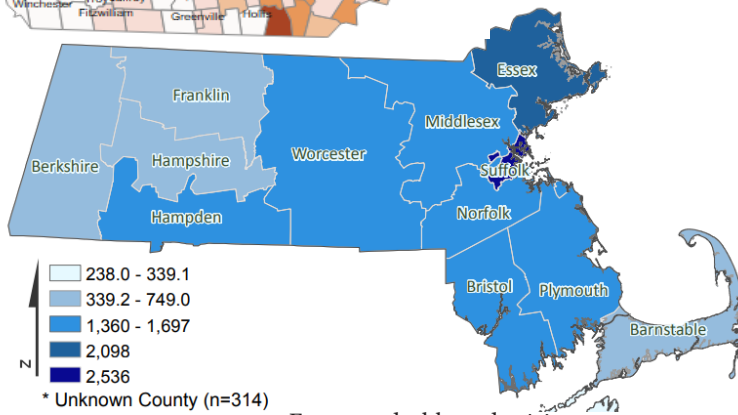

COVID-19 DASHBOARD 7/20/20

Current cases indicated by town (NH) and county (ME & MA). In general, darker shading = higher counts.

For state dashboards visit:

NH (interactive map, by town): <https://www.nh.gov/covid19/dashboard/summary.htm>

MA: <https://www.mass.gov/info-details/covid-19-response-reporting>

ME: <https://www.maine.gov/dhhs/mecdc/infectious-disease/epi/airborne/coronavirus/data.shtml>

MAP & TRENDS (below) source: <https://www.nytimes.com/interactive/2020/us/coronavirus-us-cases.html#map>

Current Cases Total Cases Deaths

	Current Cases	Total Cases	Deaths
NEW HAMPSHIRE	554	6,203	398
PORTSMOUTH	<4	75	
NEARBY COUNTIES -- NH, Maine, Massachusetts			
Rockingham NH	124	1,551	92
Strafford NH	30	306	13
Cumberland ME		1,959	67
York ME		599	12
Middlesex MA		24,866	1,938
Suffolk MA		20,601	1,030
Essex MA		16,733	1,139