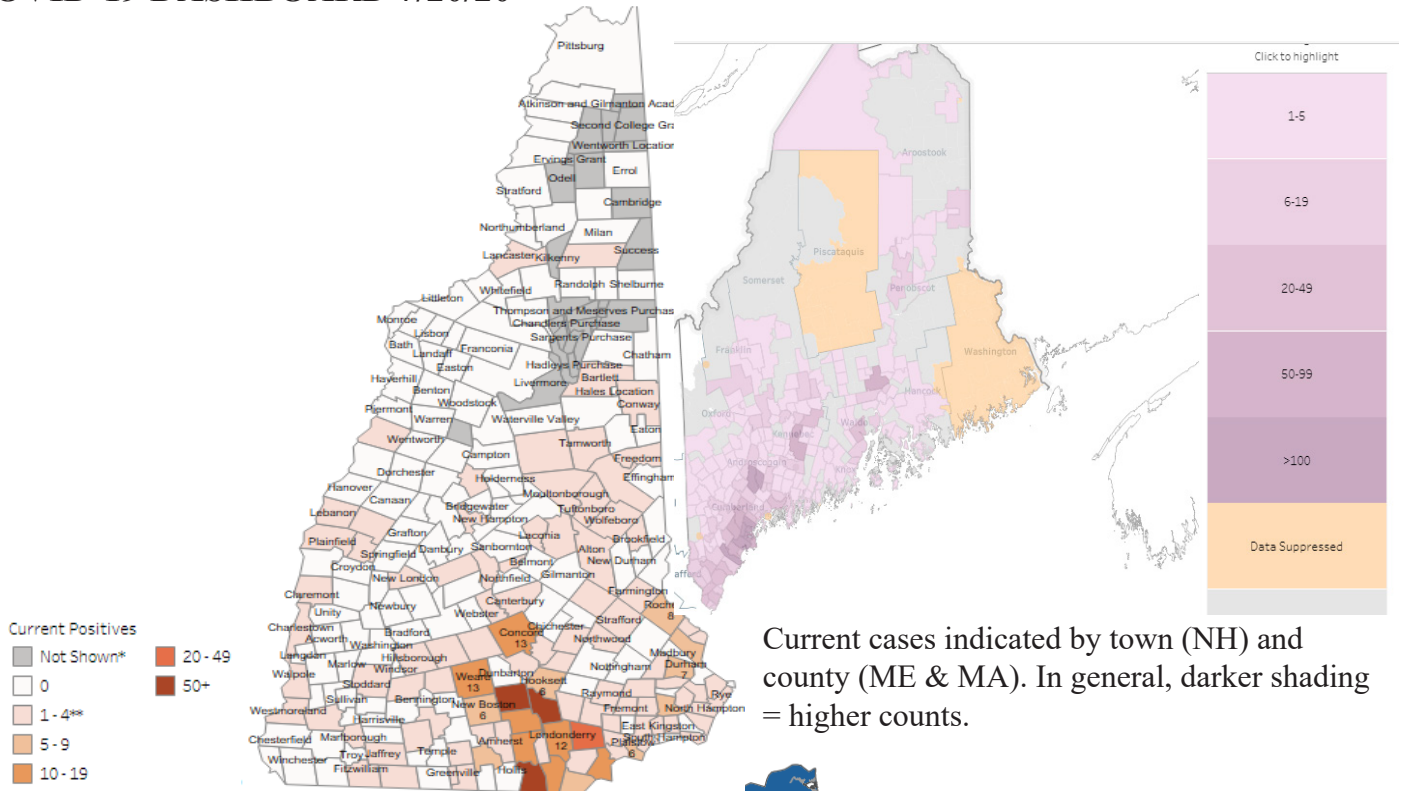

COVID-19 DASHBOARD 7/20/20

Current cases indicated by town (NH) and county (ME & MA). In general, darker shading = higher counts.

For state dashboards visit:

NH (interactive map, by town): <https://www.nh.gov/covid19/dashboard/summary.htm>

MA: <https://www.mass.gov/info-details/covid-19-response-reporting>

ME: <https://www.maine.gov/dhhs/mecdc/infectious-disease/epi/airborne/coronavirus/data.shtml>

MAP & TRENDS (below) source: <https://www.nytimes.com/interactive/2020/us/coronavirus-us-cases.html#map>

Current Cases Total Cases Deaths

	Current Cases	Total Cases	Deaths
NEW HAMPSHIRE	554	6,203	398
PORTSMOUTH	<4	75	
NEARBY COUNTIES -- NH, Maine, Massachusetts			
Rockingham NH	124	1,551	92
Strafford NH	30	306	13
Cumberland ME		1,959	67
York ME		599	12
Middlesex MA		24,866	1,938
Suffolk MA		20,601	1,030
Essex MA		16,733	1,139