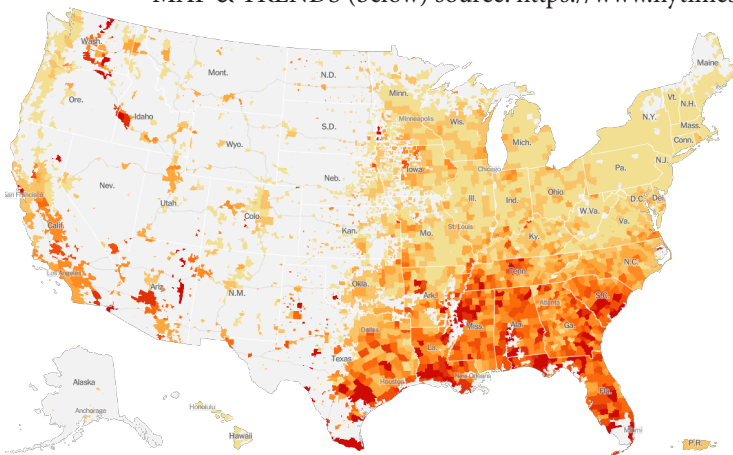

COVID-19 DASHBOARD 7/20/20

Current cases indicated by town (NH) and county (ME & MA). In general, darker shading = higher counts.

For state dashboards visit:

NH (interactive map, by town): <https://www.nh.gov/covid19/dashboard/summary.htm>

MA: <https://www.mass.gov/info-details/covid-19-response-reporting>

ME: <https://www.maine.gov/dhhs/mecdc/infectious-disease/epi/airborne/coronavirus/data.shtml>

MAP & TRENDS (below) source: <https://www.nytimes.com/interactive/2020/us/coronavirus-us-cases.html#map>

Current Cases Total Cases Deaths

	Current Cases	Total Cases	Deaths
NEW HAMPSHIRE	554	6,203	398
PORTSMOUTH	<4	75	
NEARBY COUNTIES -- NH, Maine, Massachusetts			
Rockingham NH	124	1,551	92
Strafford NH	30	306	13
Cumberland ME		1,959	67
York ME		599	12
Middlesex MA		24,866	1,938
Suffolk MA		20,601	1,030
Essex MA		16,733	1,139